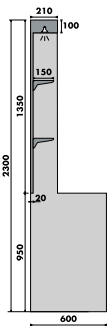

BOLERO

Back Bar Shelving and Display

RETRO BOLERO

RETRO BOLERO - EXTRACTOR

Bolero is available in widths of 800, 1000 and 1200 mm, with finishes in wood or lacquered. Bolero also provides the ability to add optional elements, such as extractors or neutral stainless steel cabinets.

Bolero back bar shelving is multiplexible - POA

MODEL	FINISH	EXTERNAL DIMENSIONS (H x W x D mm)	WEIGHT (kg)	RRP
BOLERO800	Wood Deco	1350 x 850 x 210	180	
BOLERO1000	Wood Deco	1350 x 1050 x 210	210	
BOLERO1200	Wood Deco	1350 x 1250 x 210	240	
BOLERO C/W Exhaust Fan	Wood Deco	1350 x 1050 x 520	250	