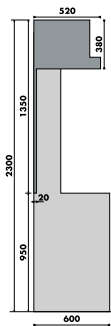

BOLERO

Back Bar Shelving and Display

RETRO BOLERO

RETRO BOLERO - EXTRACTOR

Bolero is available in widths of 800, 1000 and 1200 mm, with finishes in wood or lacquered. Bolero also provides the ability to add optional elements, such as extractors or neutral stainless steel cabinets.

Bolero back bar shelving is multiplexible - POA

MODEL	FINISH	EXTERNAL DIMENSIONS (H x W x D mm)	WEIGHT (kg)	RRP
BOLERO800	Wood Deco	1350 x 850 x 210	180	
BOLERO1000	Wood Deco	1350 x 1050 x 210	210	
BOLERO1200	Wood Deco	1350 x 1250 x 210	240	
BOLERO C/W Exhaust Fan	Wood Deco	1350 x 1050 x 520	250	